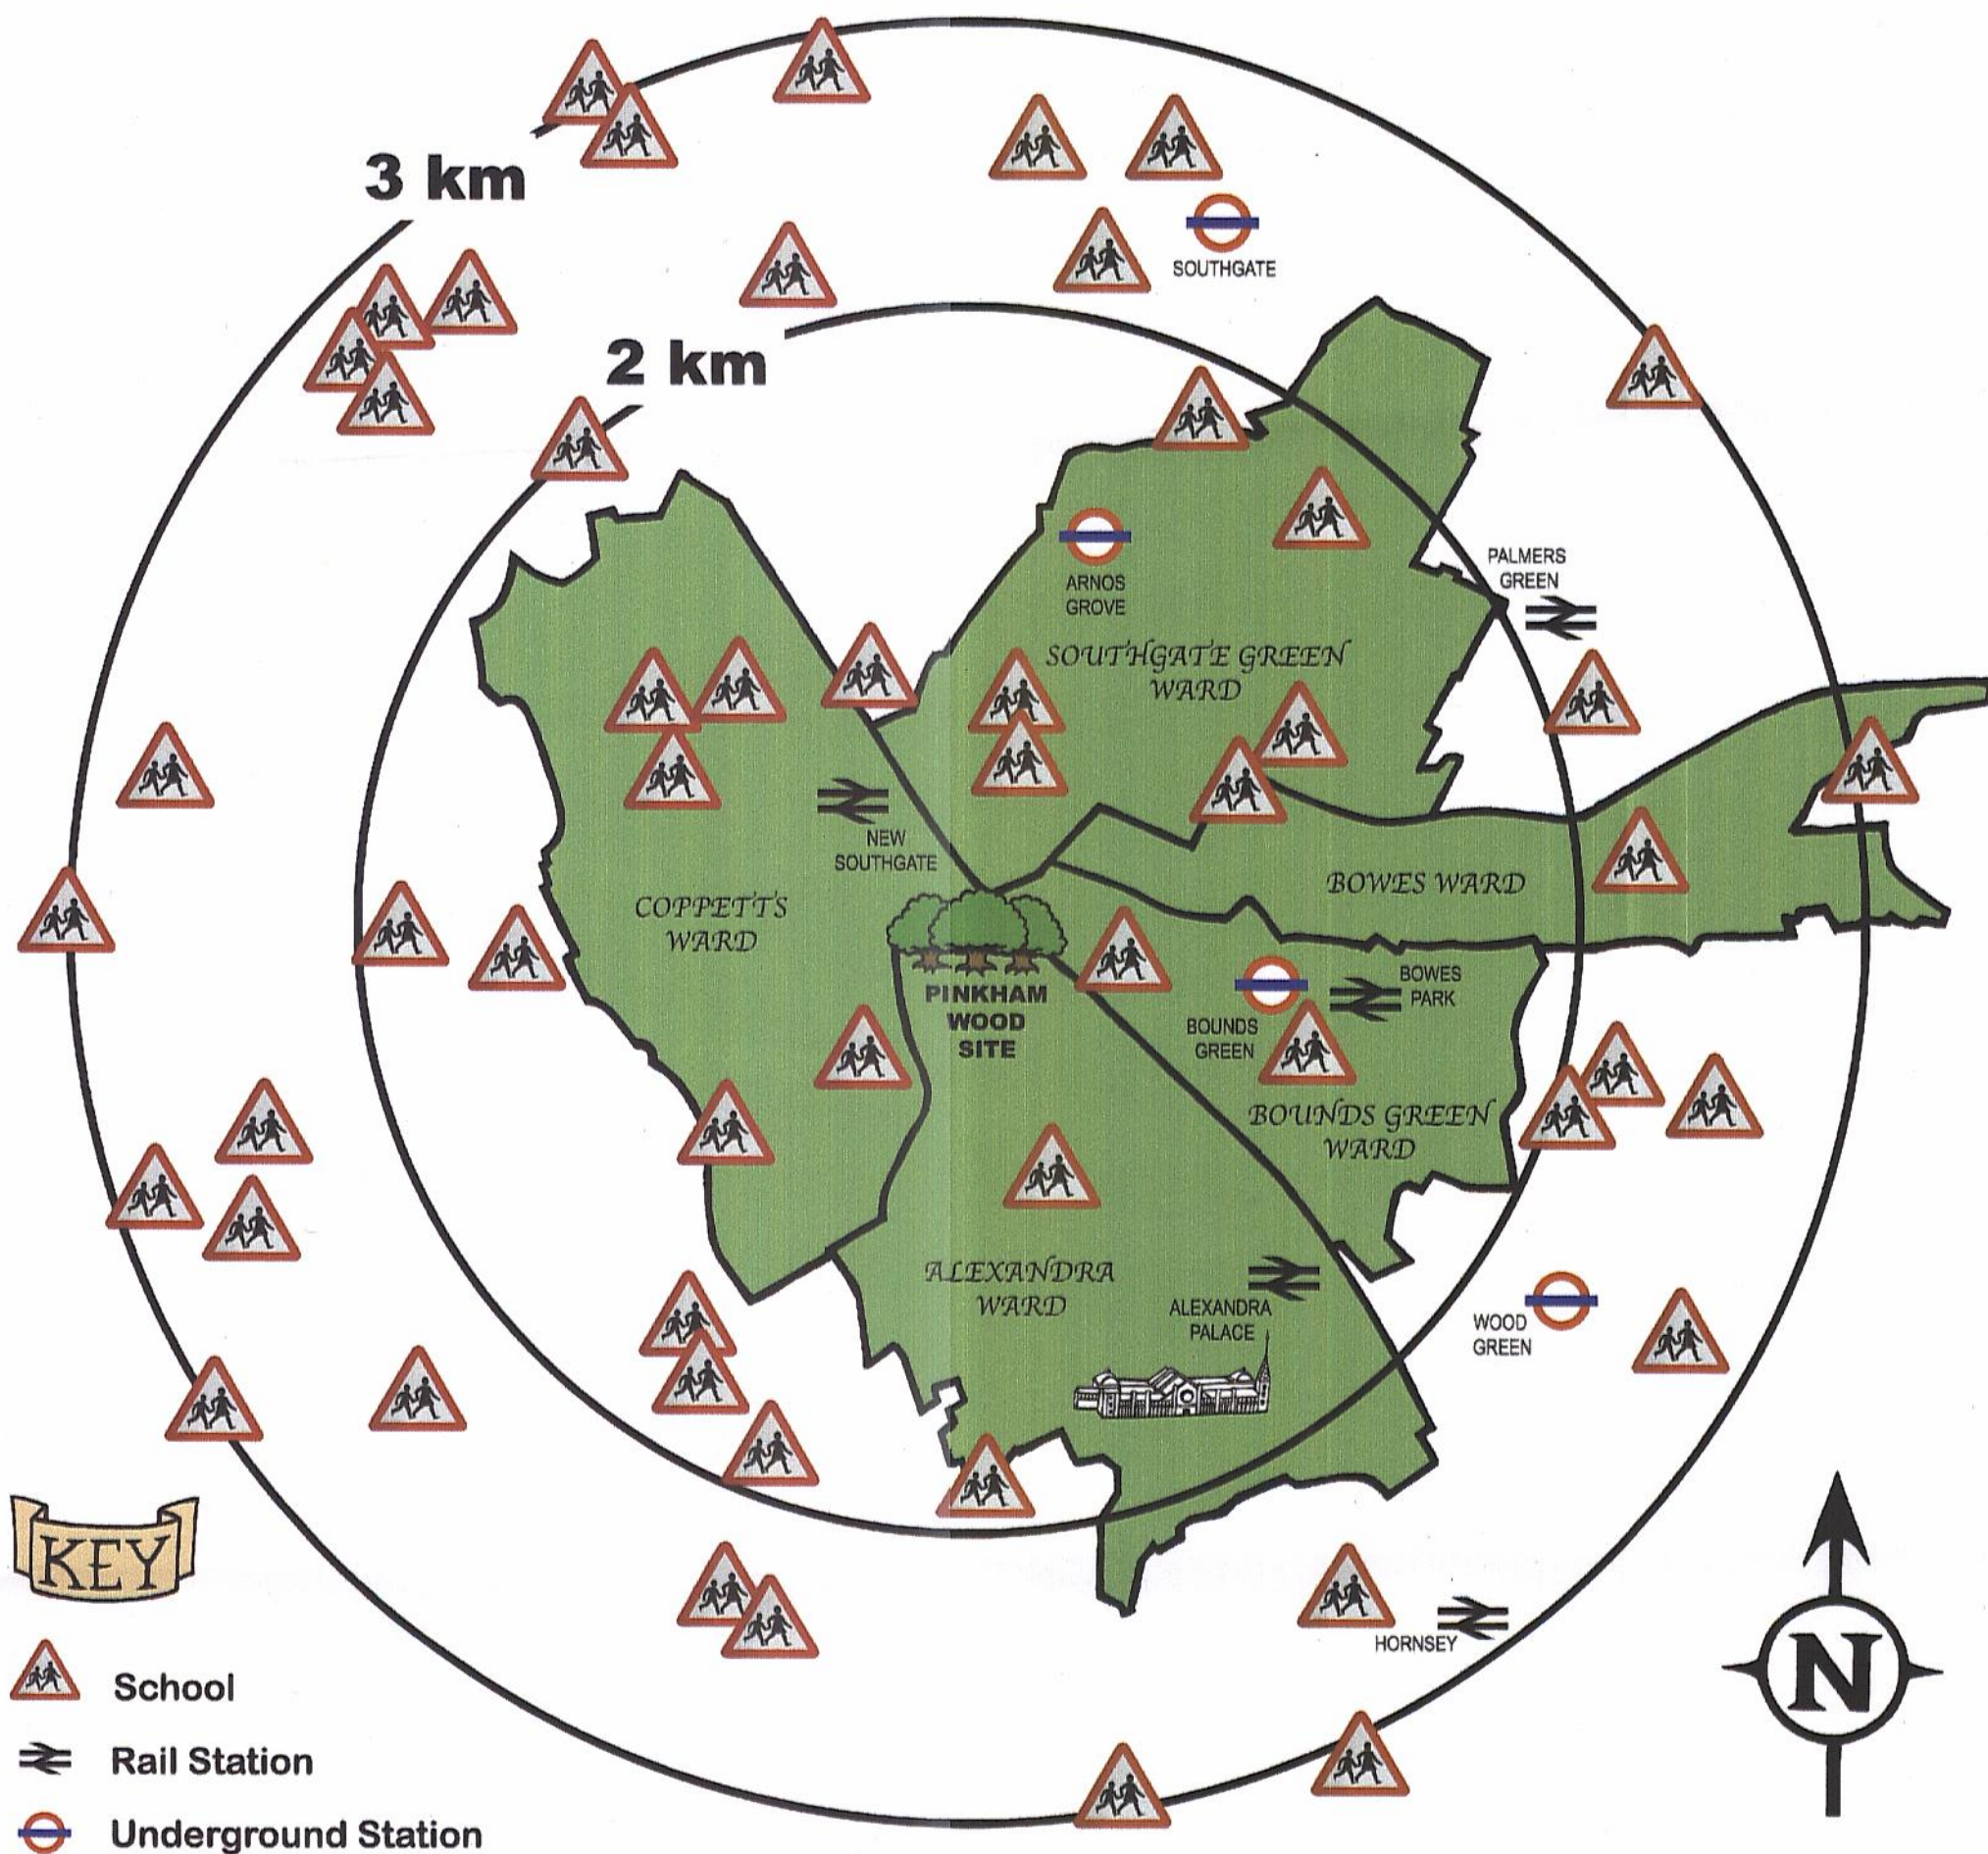

SAY NO TO PINKHAM WAY

It is vital to write letters of objection to your MP, councillors, GLA members, Mayor of London, and North London Waste Authority.

Pollution arising from this huge waste treatment plant, one of the biggest in Europe, would spread to at least a 3km radius of Pinkham Wood, Pinkham Way N11.

Thousands of residents strongly object to this proposed planning blight, congestion, and health hazard.

<http://bgdra.wordpress.com>