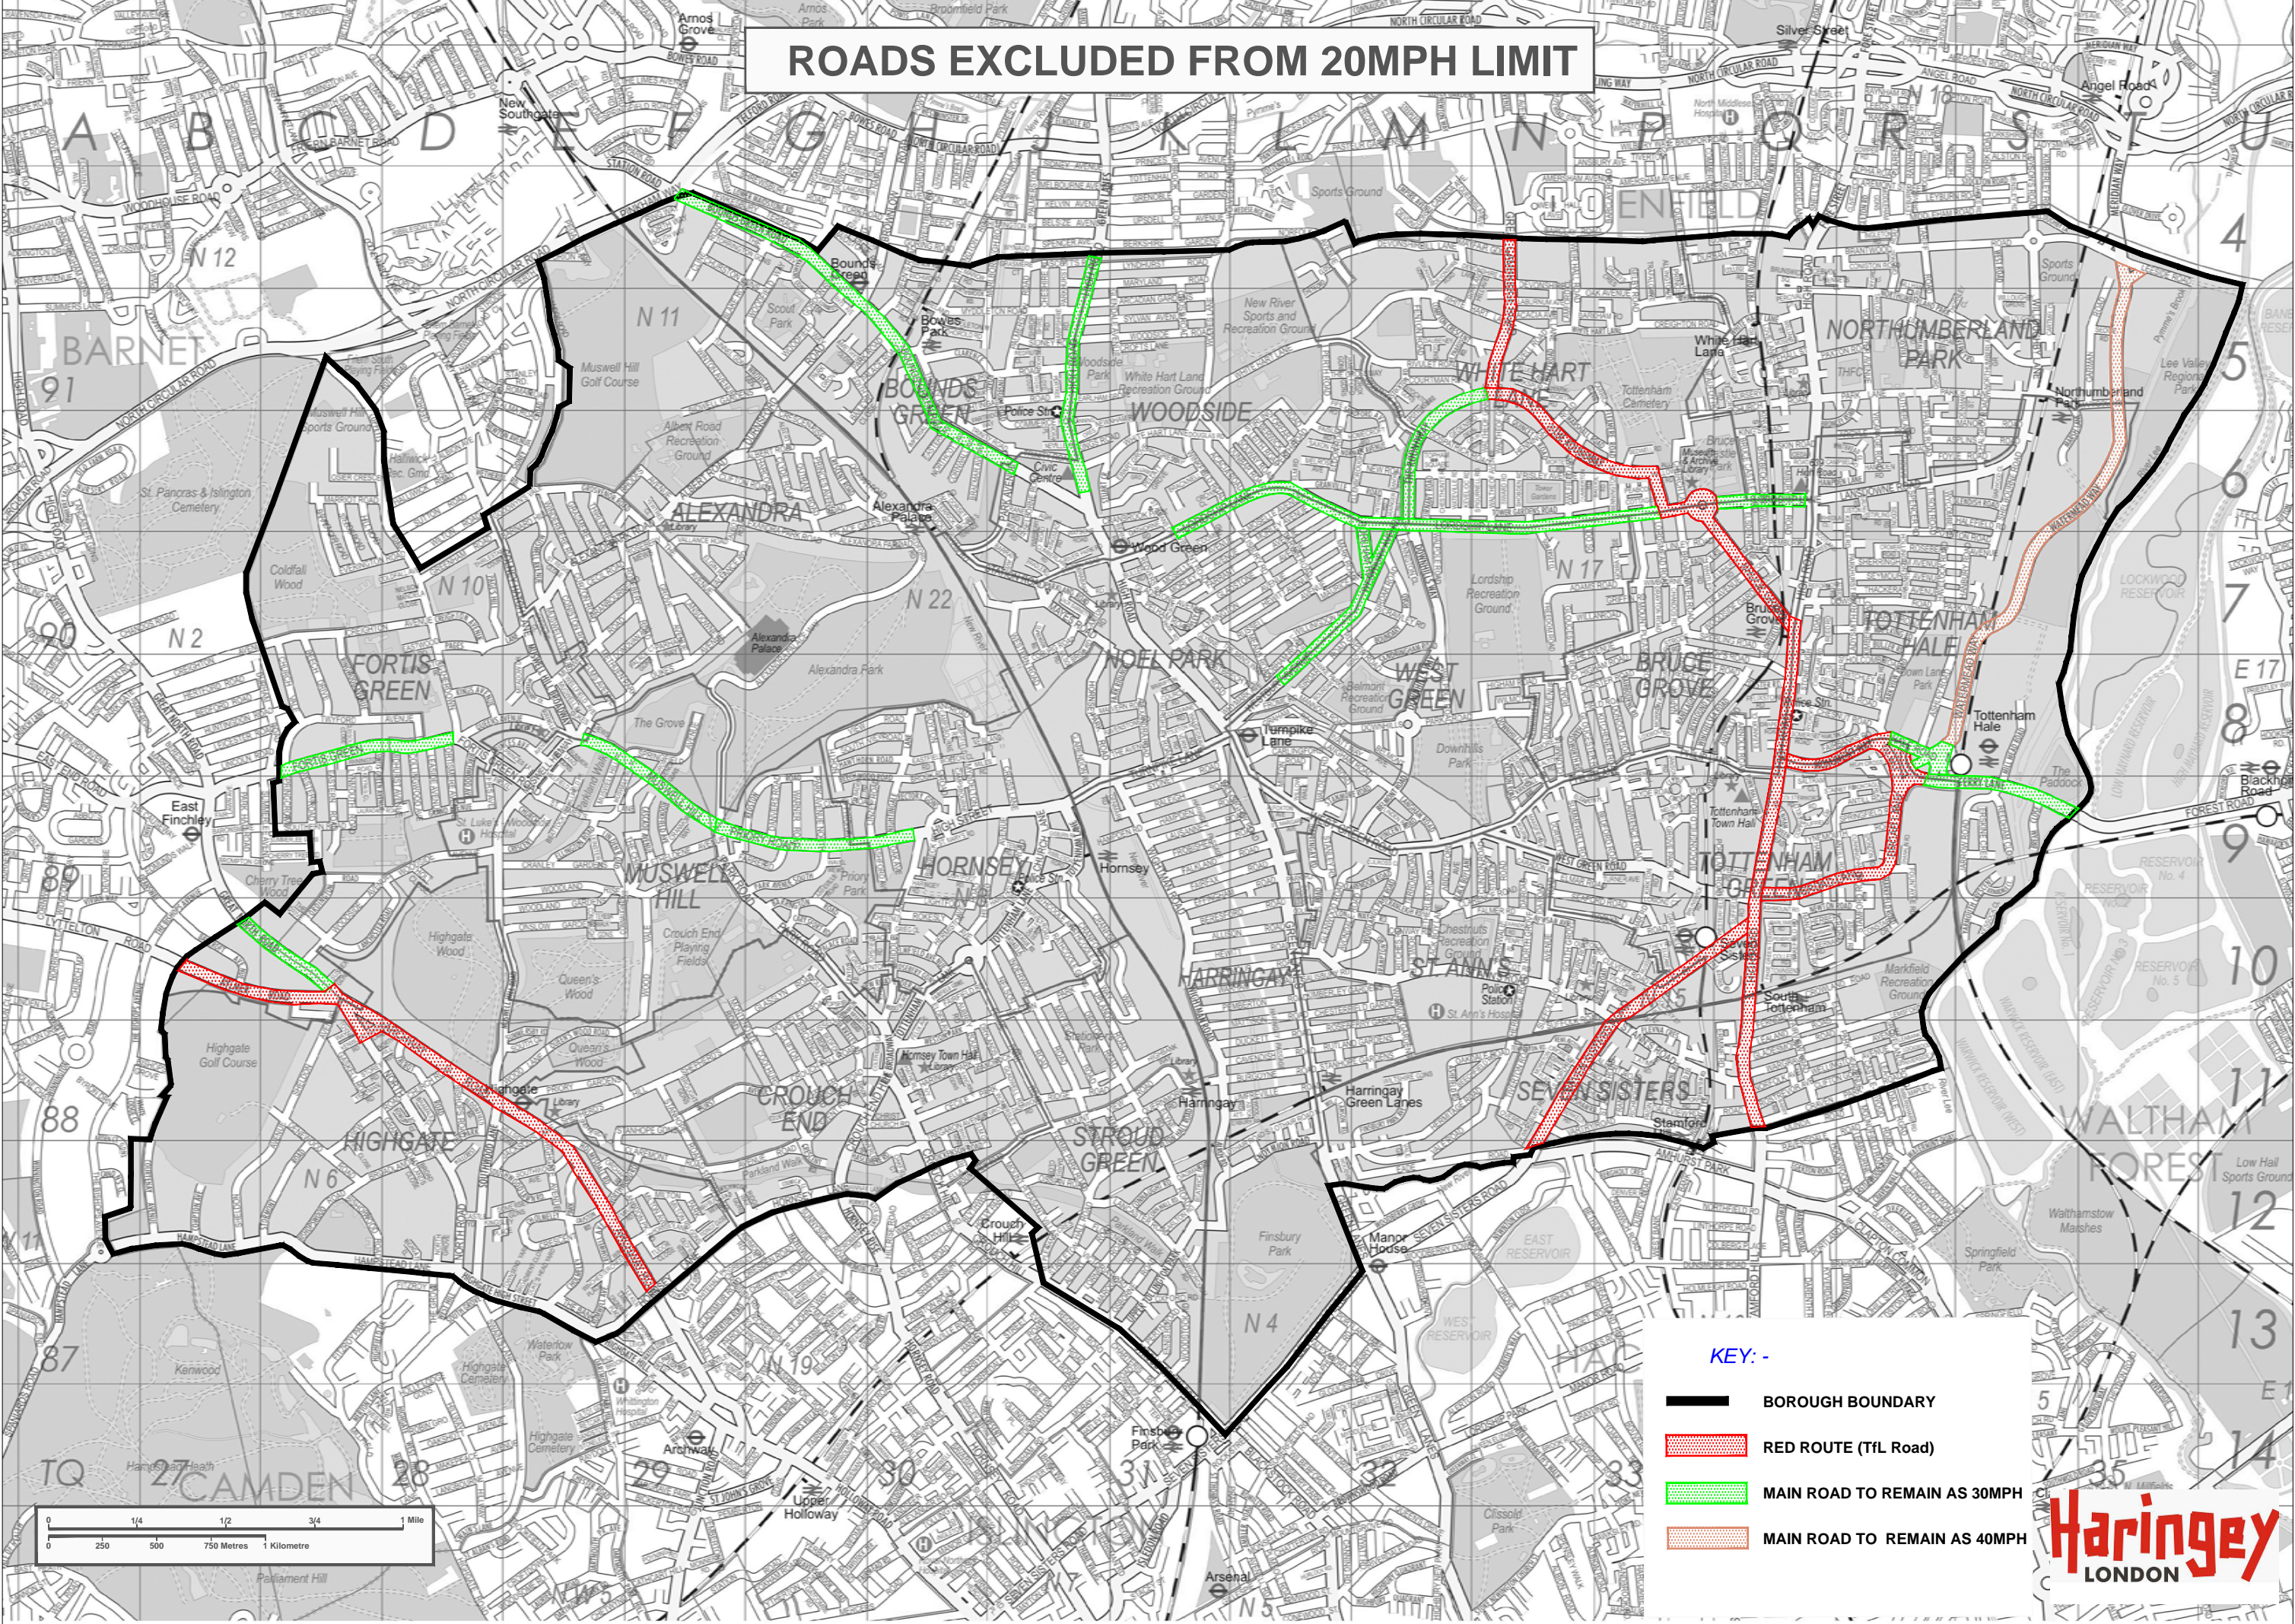

ROADS EXCLUDED FROM 20MPH LIMIT

- KEY:-**
-  BOROUGH BOUNDARY
 -  RED ROUTE (TfL Road)
 -  MAIN ROAD TO REMAIN AS 30MPH
 -  MAIN ROAD TO REMAIN AS 40MPH