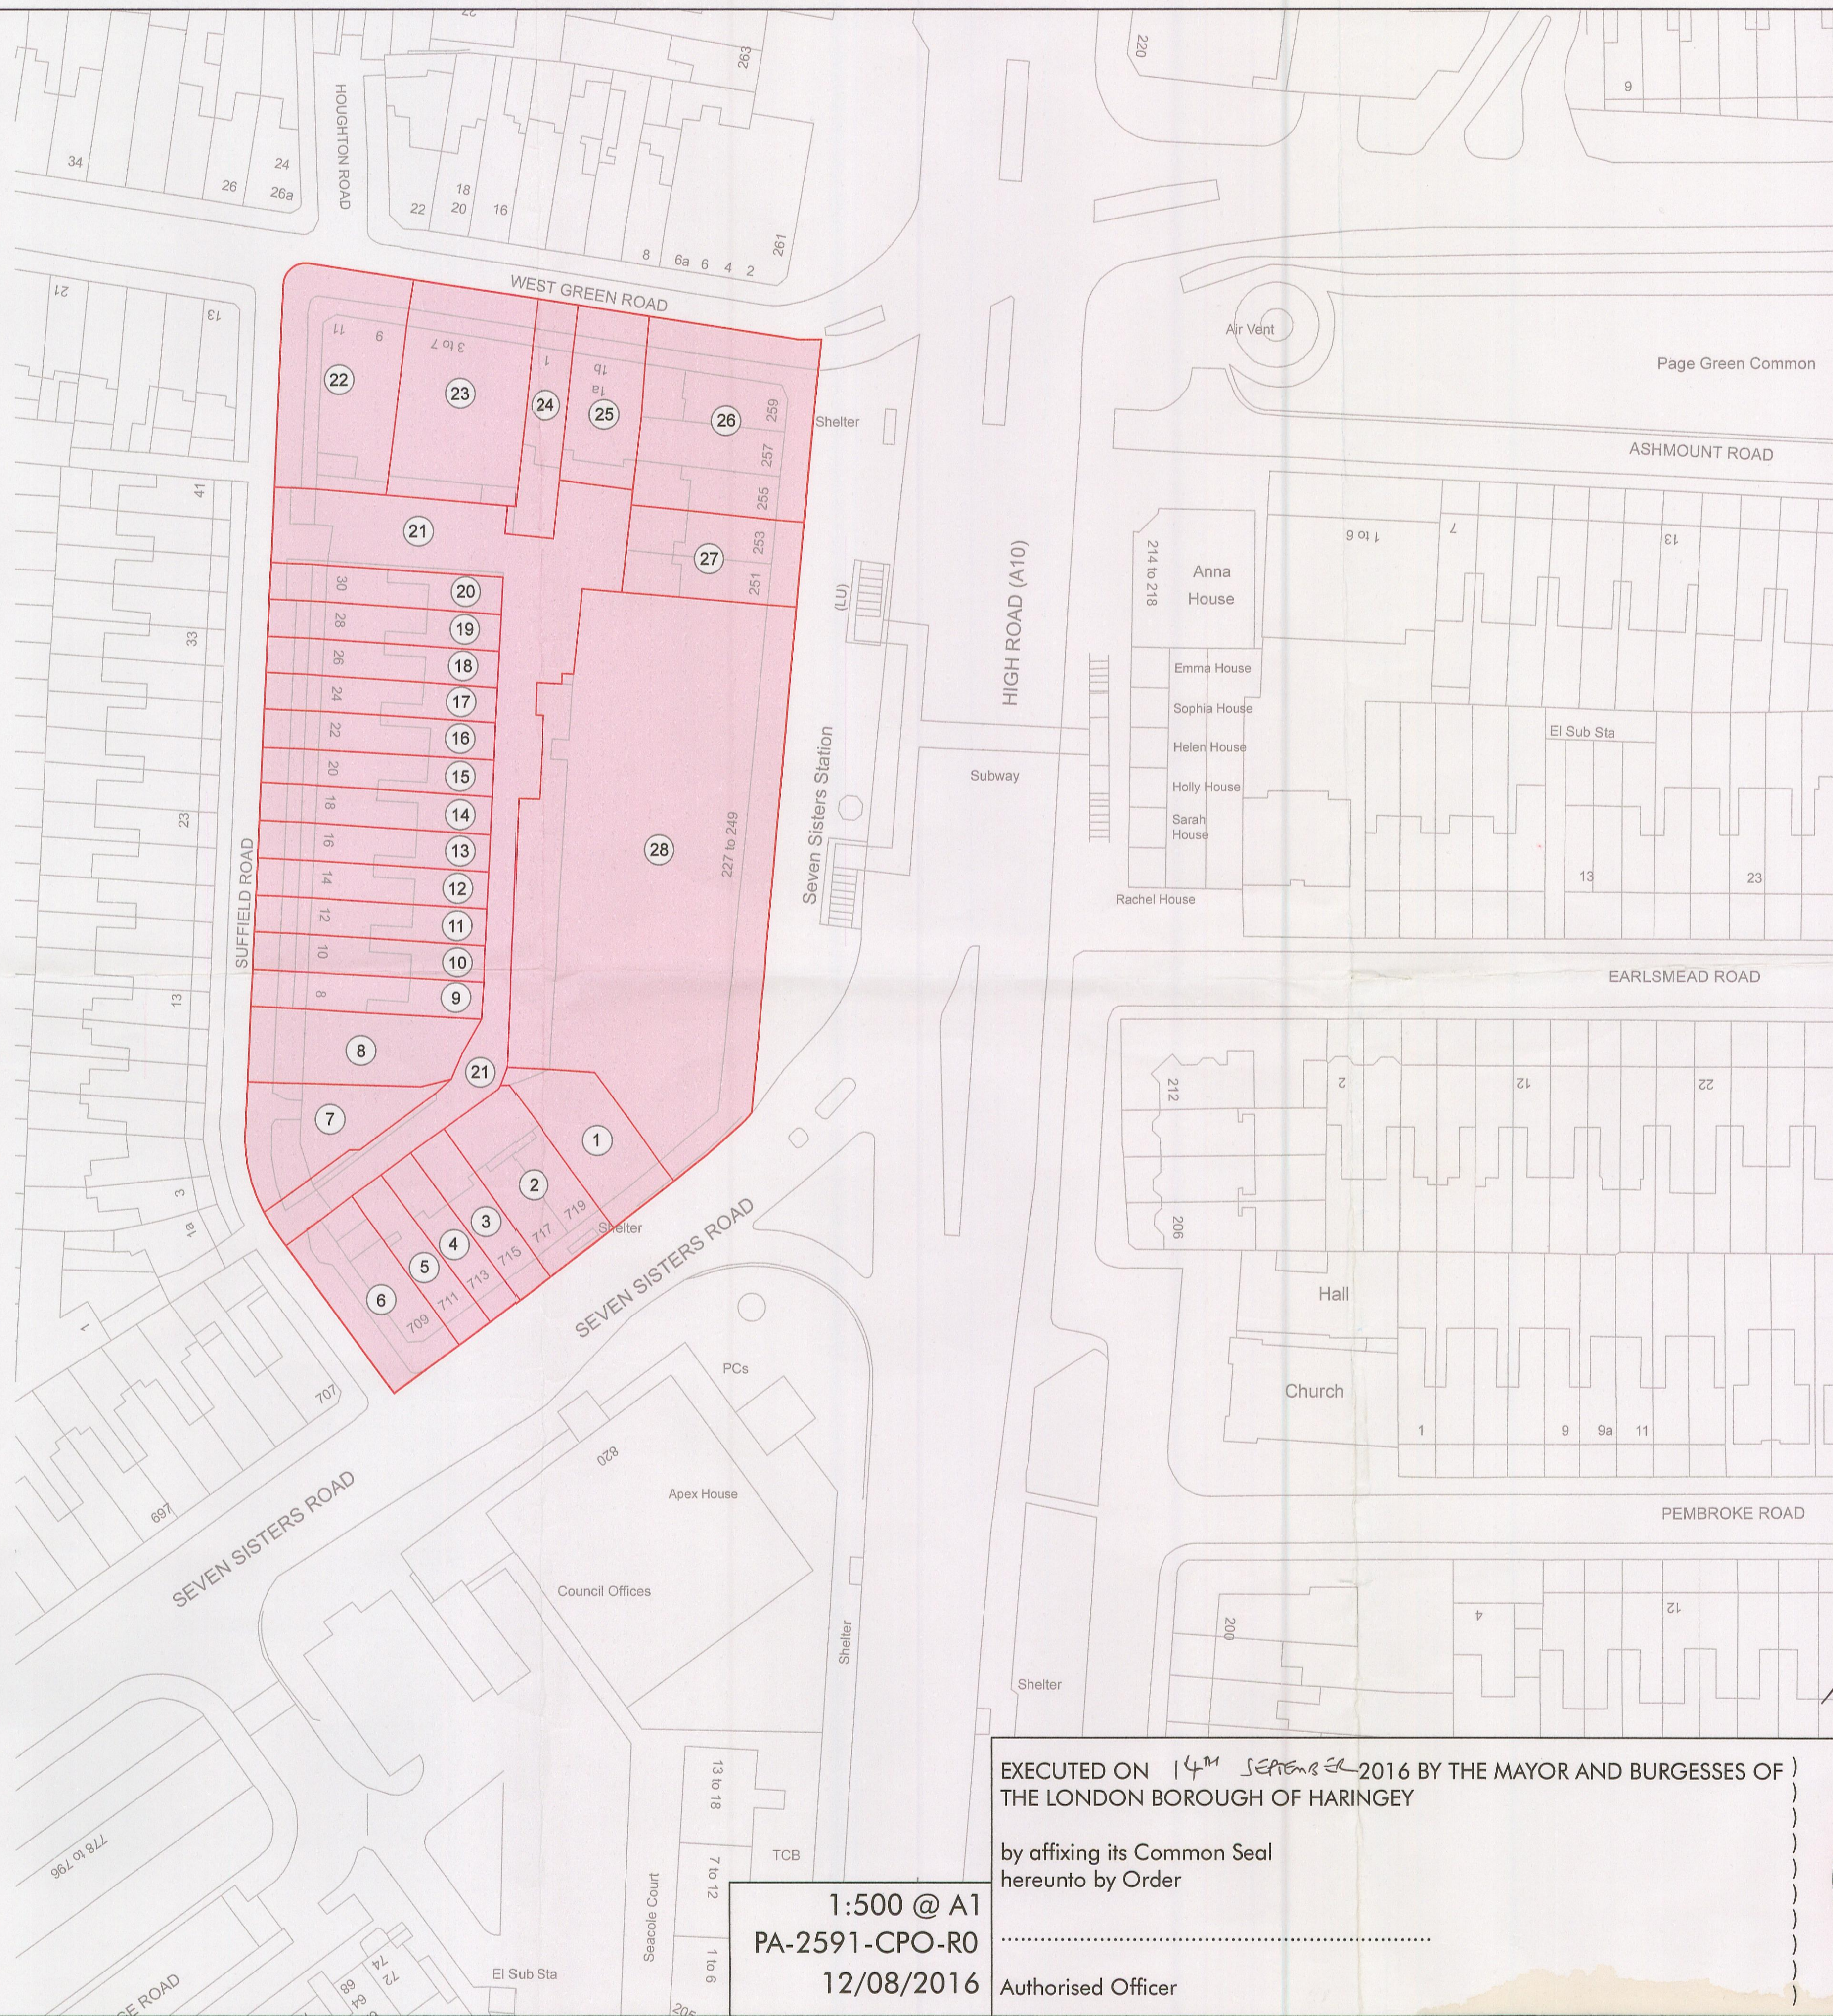

# MAP REFERRED TO IN THE LONDON BOROUGH OF HARINGEY (WARDS CORNER REGENERATION PROJECT) COMPULSORY PURCHASE ORDER 2016

This is the map referred to in The London Borough of Haringey (Wards Corner Regeneration Project) Compulsory Purchase Order 2016 as confirmed with modification by the Secretary of State for Housing, Communities and Local Government.

by affixing its Common Seal hereunto by Order

1:500 @ A1  
PA-2591-CPO-R0  
12/08/2016

Authorised Officer

*Patricia Ojice*  
AUTHORISED OFFICER